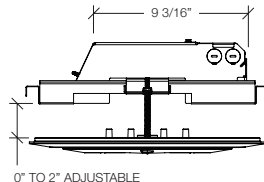

DETAILS

ROUND DIMENSIONS