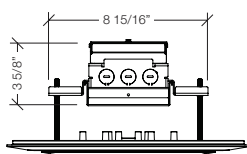

DETAILS

ROUND DIMENSIONS